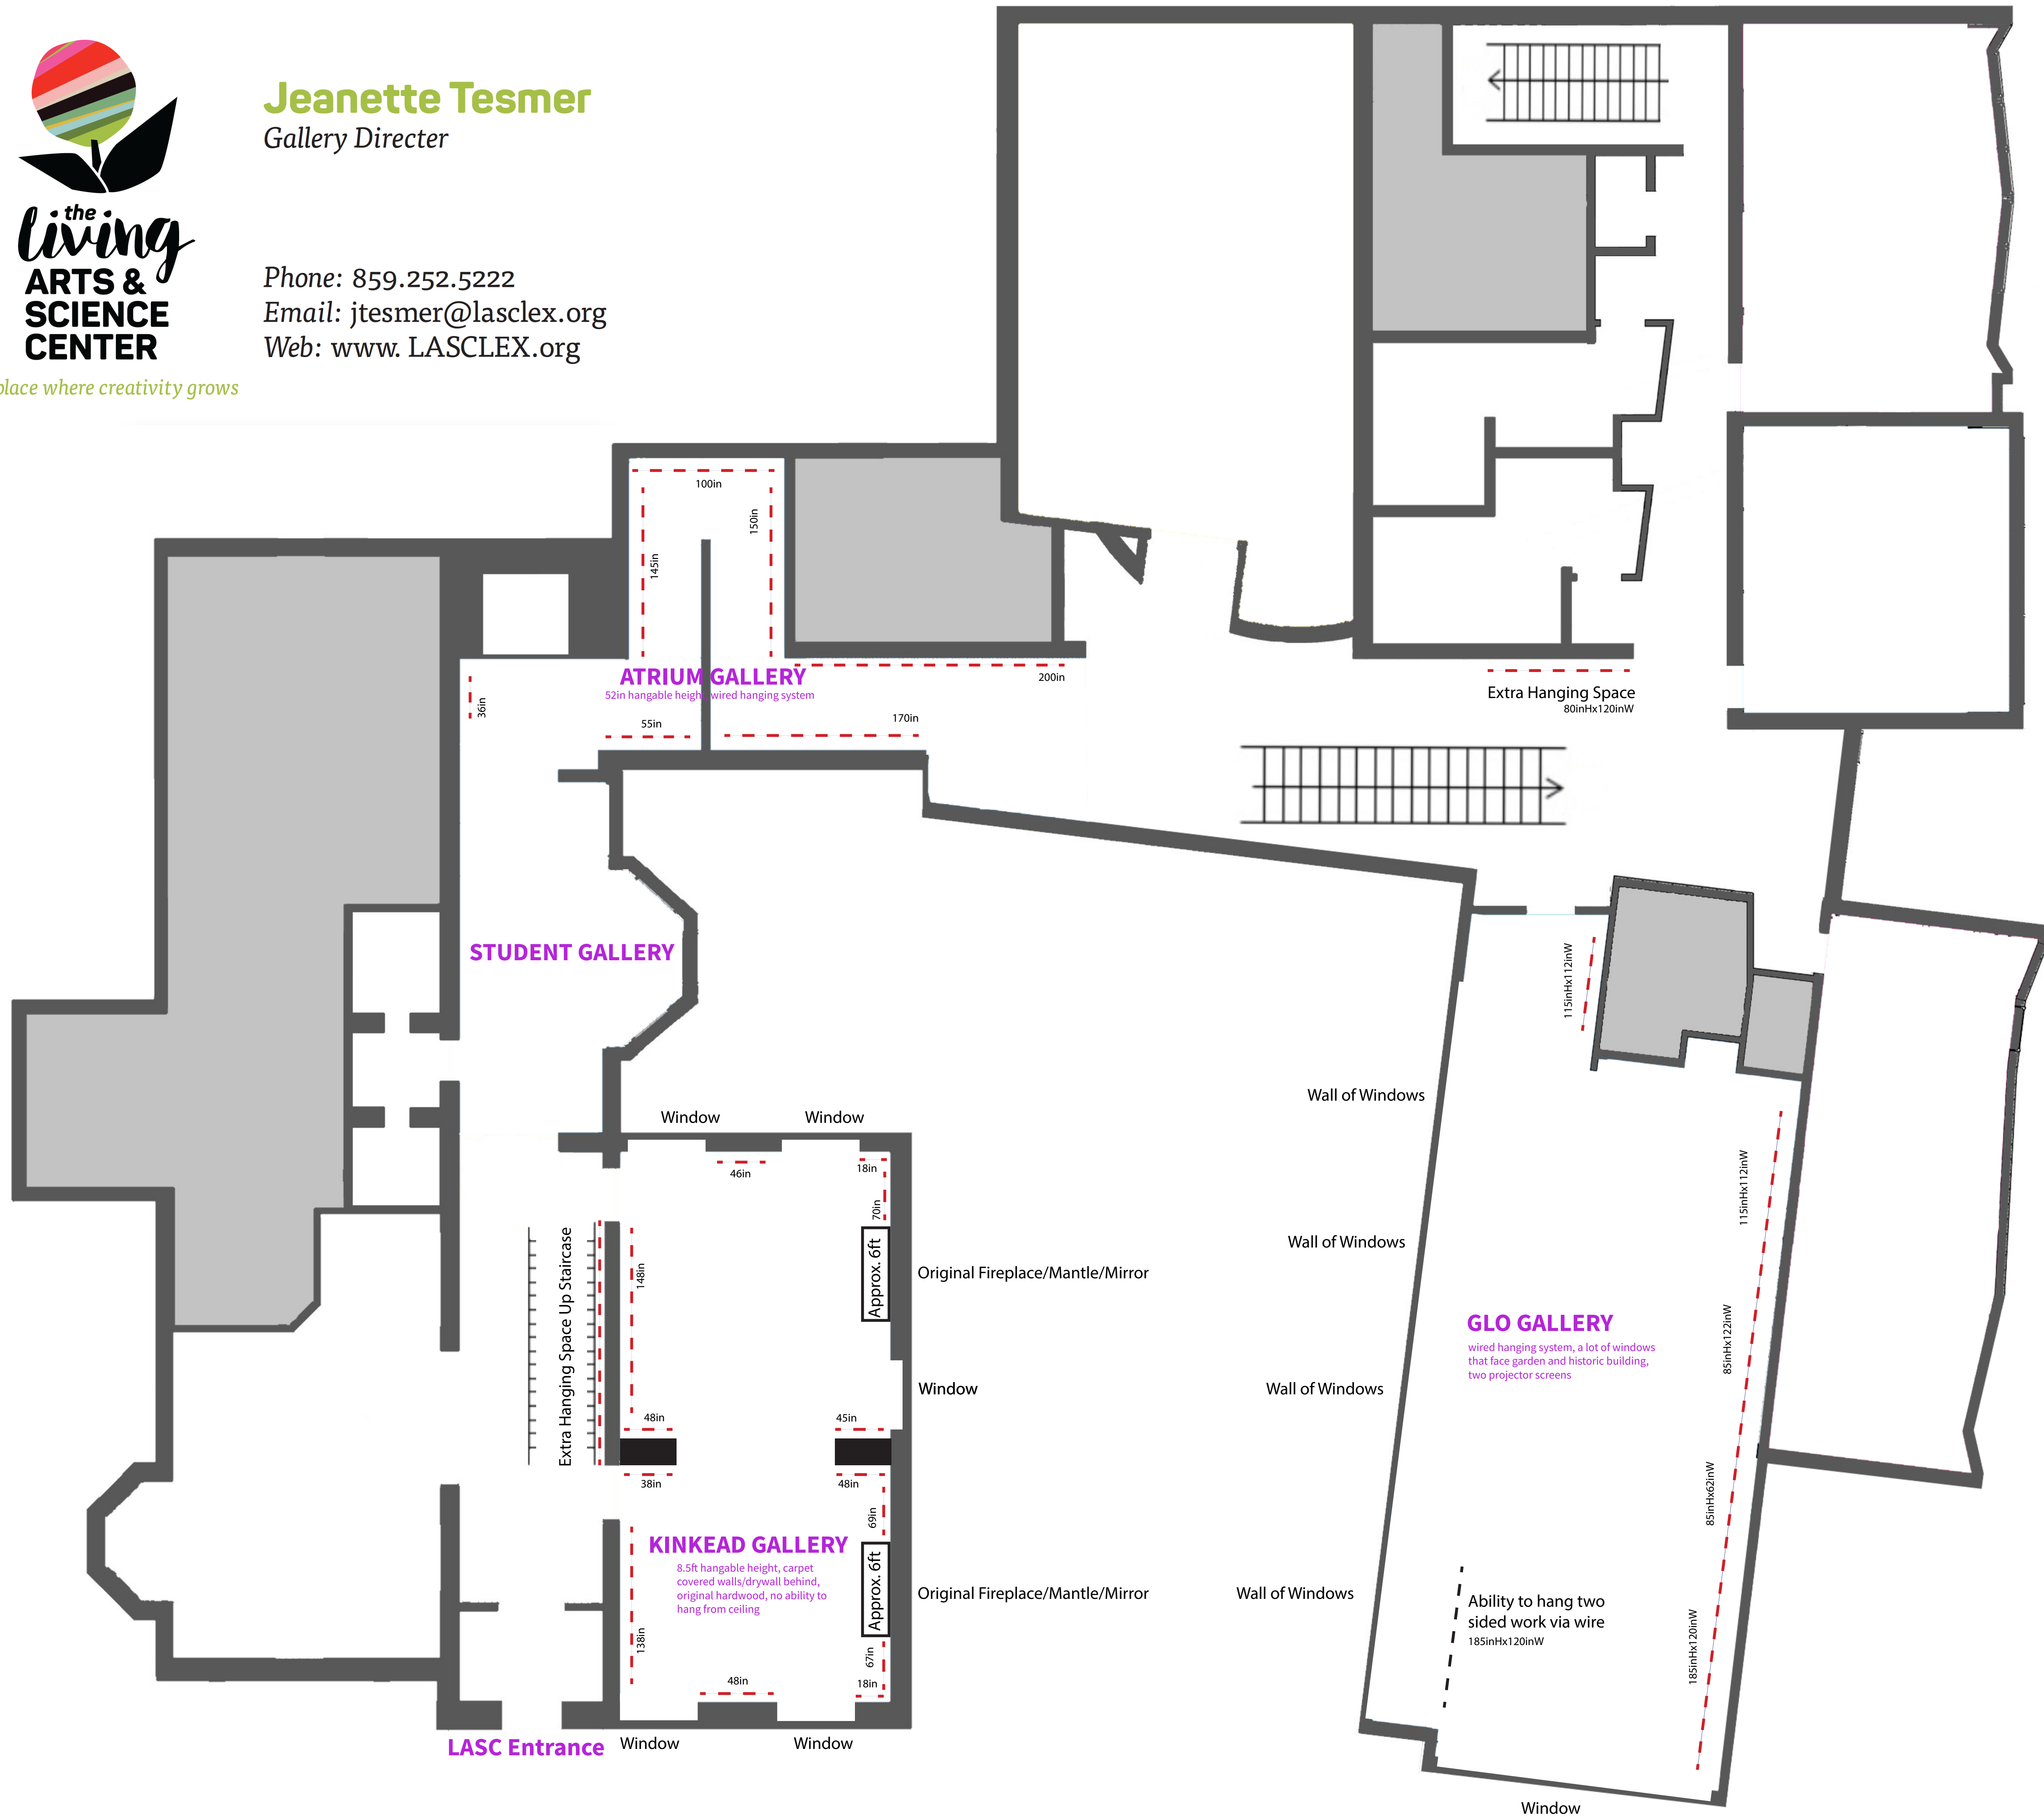

the **Living**
**ARTS &
SCIENCE**
CENTER

the place where creativity grows

Jeanette Tesmer

Gallery Director

Phone: 859.252.5222

Email: jtesmer@lasclex.org

Web: www.LASCLEX.org

All measurements are approximate
8 pedestals of various sizes are available